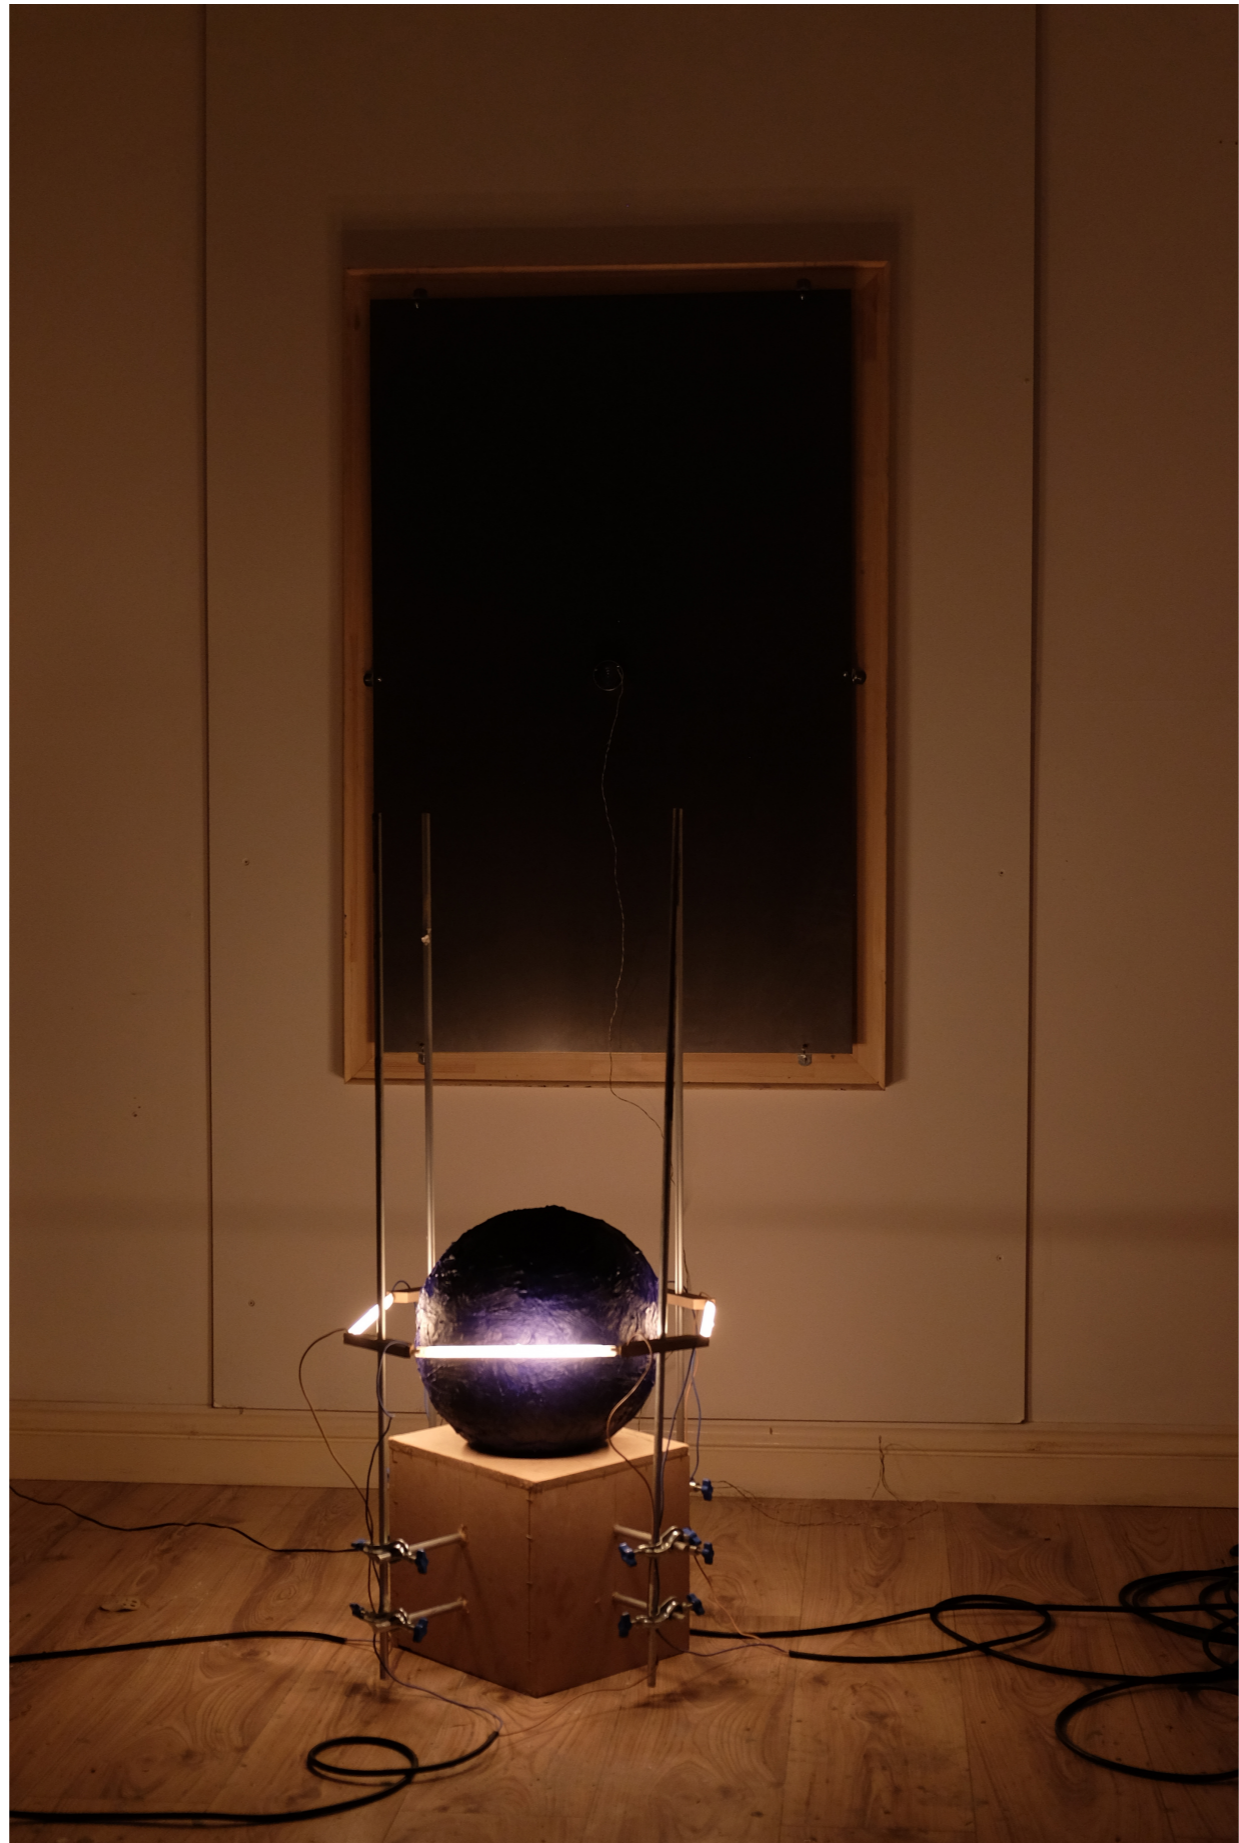

Melt V3
2020
Wax, Heat lamps, lab stands, MDF